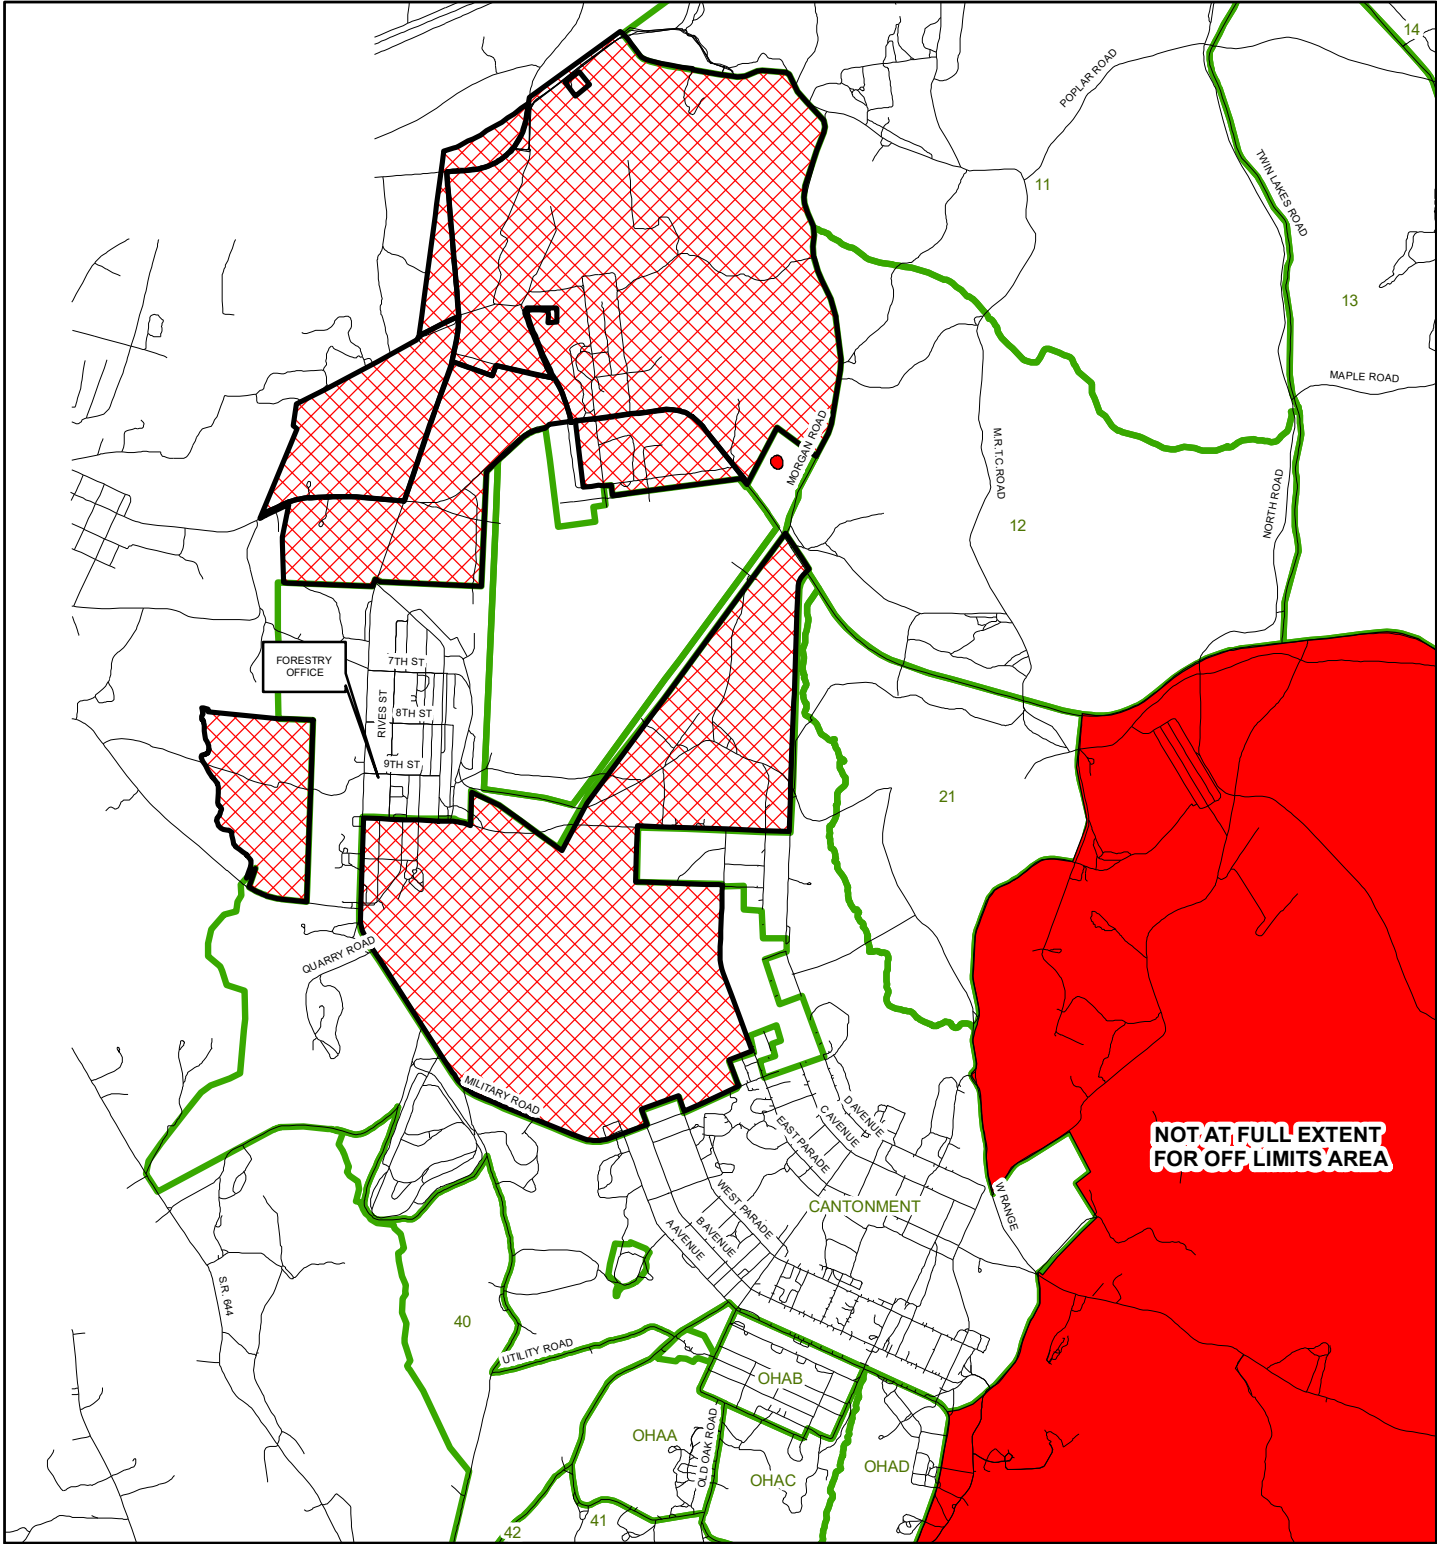

FIREWOOD PROHIBITED AREAS 2023/2024

**NOT AT FULL EXTENT
FOR OFF LIMITS AREA**

Legend

-  ROADS
-  TRAINING AREA
-  OFF LIMITS AREA
-  COUNTY/FASTC/VPI-AREA 10 (PROHIBITED)

0 0.5 1 Miles