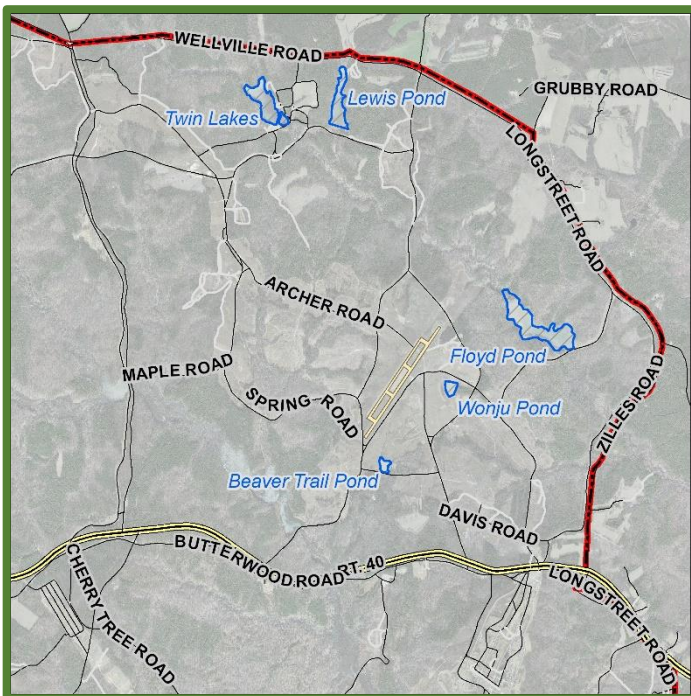

Fort Barfoot Natural Resources

Wonju Pond

Latitude: 37.08917067 Longitude: -77.87611659

Wonju Pond is a 2.5 acre impoundment located in area 14. This impoundment is easily accessible and supports a multi-species fishery with potential for solid catch rates of sunfish, largemouth bass, and channel catfish. Historically, Wonju Pond has been managed as a “put and take” channel catfish pond with a two fish per day limit; however, the fishery does support solid bluegill and largemouth bass populations as well. It has an average water depth of 5ft. with the deepest potential reaching 8ft. Wonju Pond has excellent bank fishing access and one boat launch point.