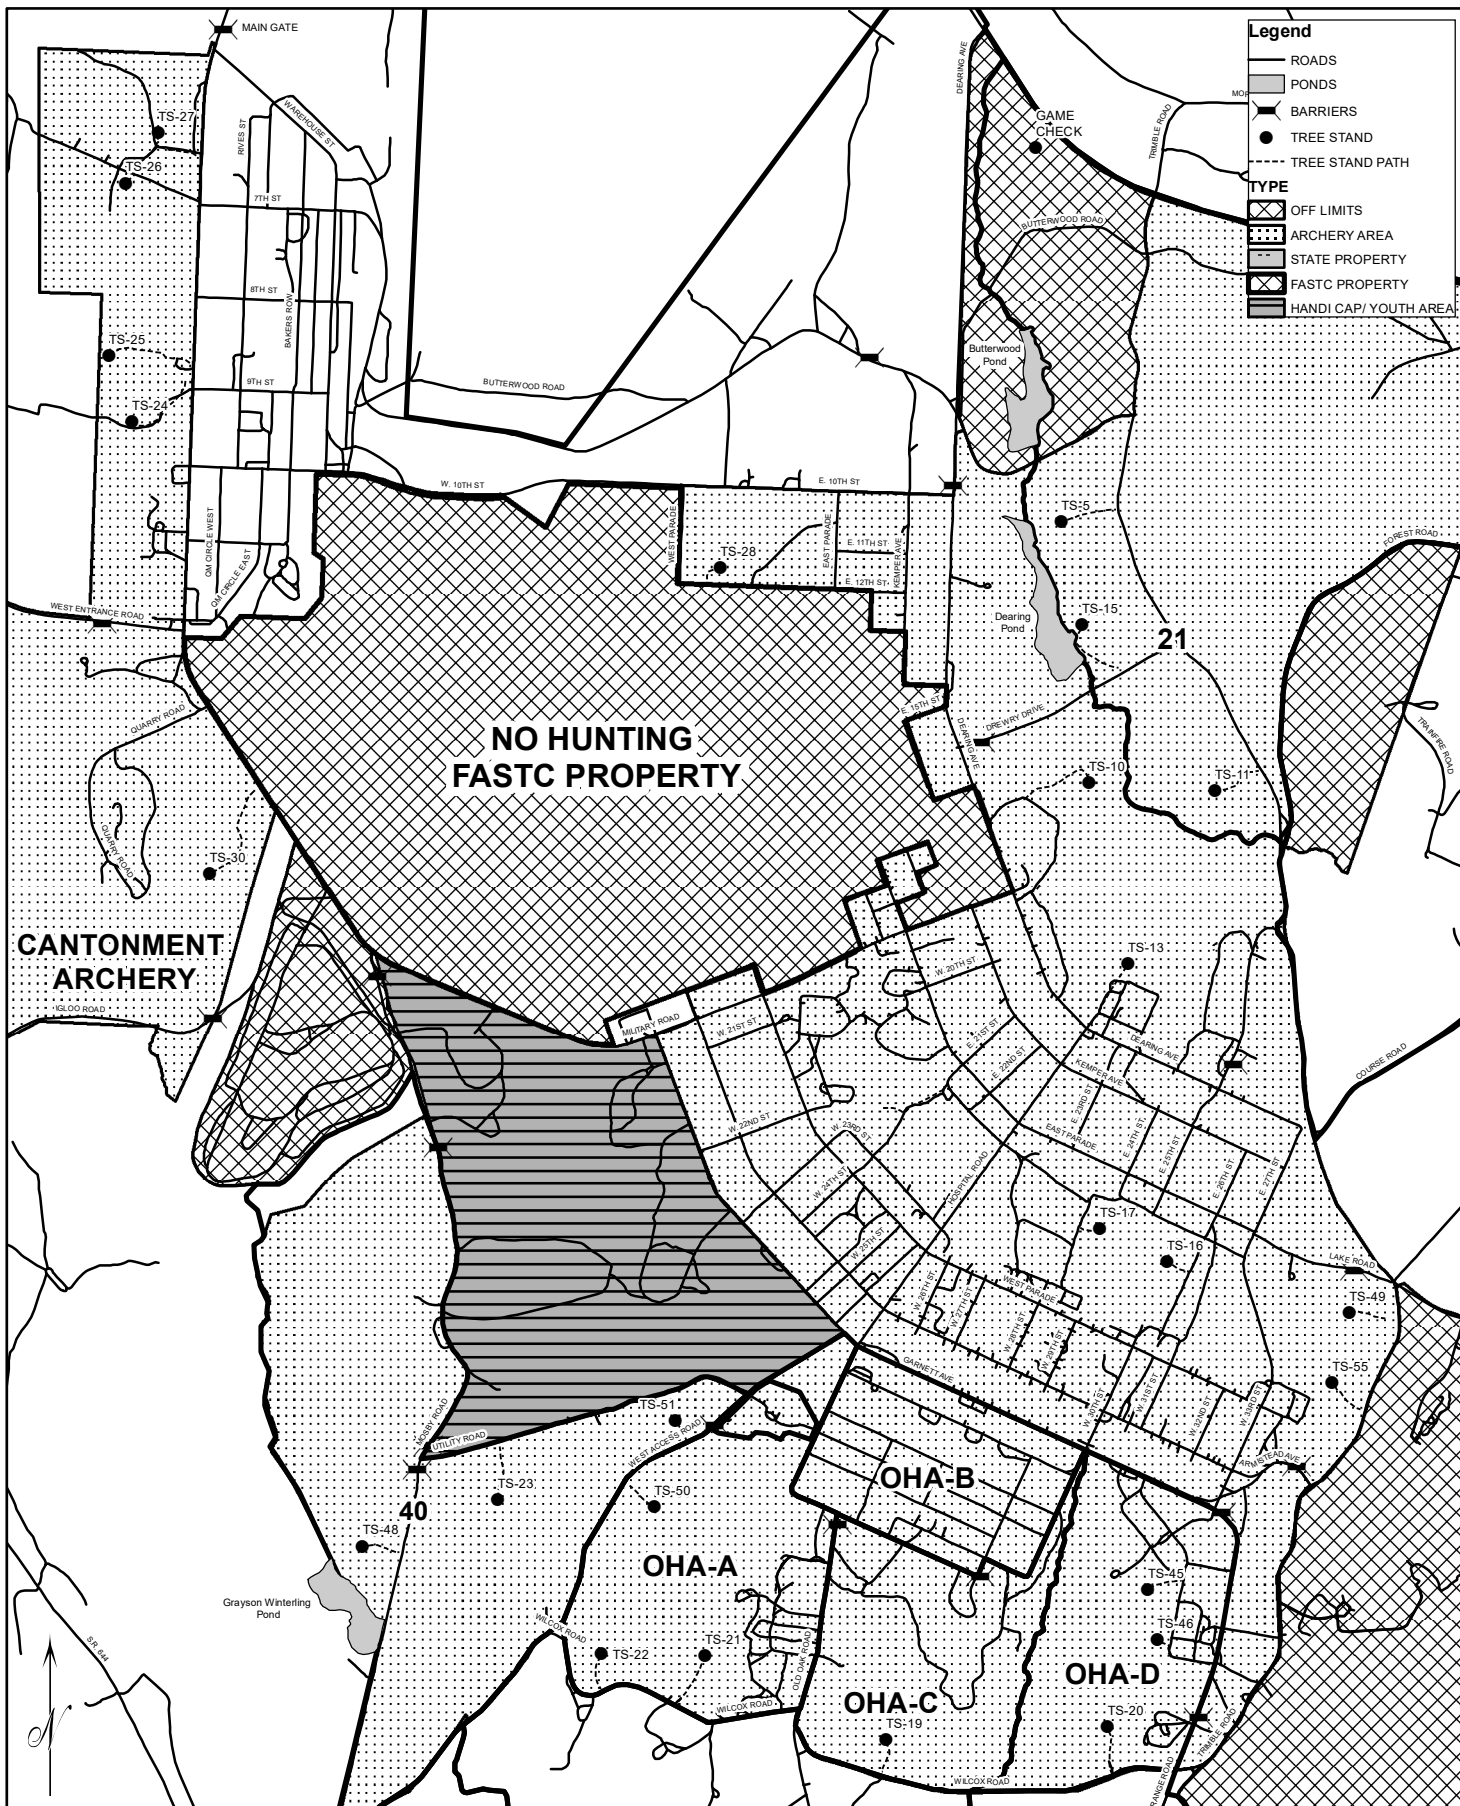

Archery Area Tree Stands Fort Pickett

CURRENTNESS: AUG 20
EDITION:20

Legend

- ROADS
- PONDS
- BARRIERS
- TREE STAND
- TREE STAND PATH

TYPE

- OFF LIMITS
- ARCHERY AREA
- STATE PROPERTY
- FASTC PROPERTY
- HANDI CAP/ YOUTH AREA