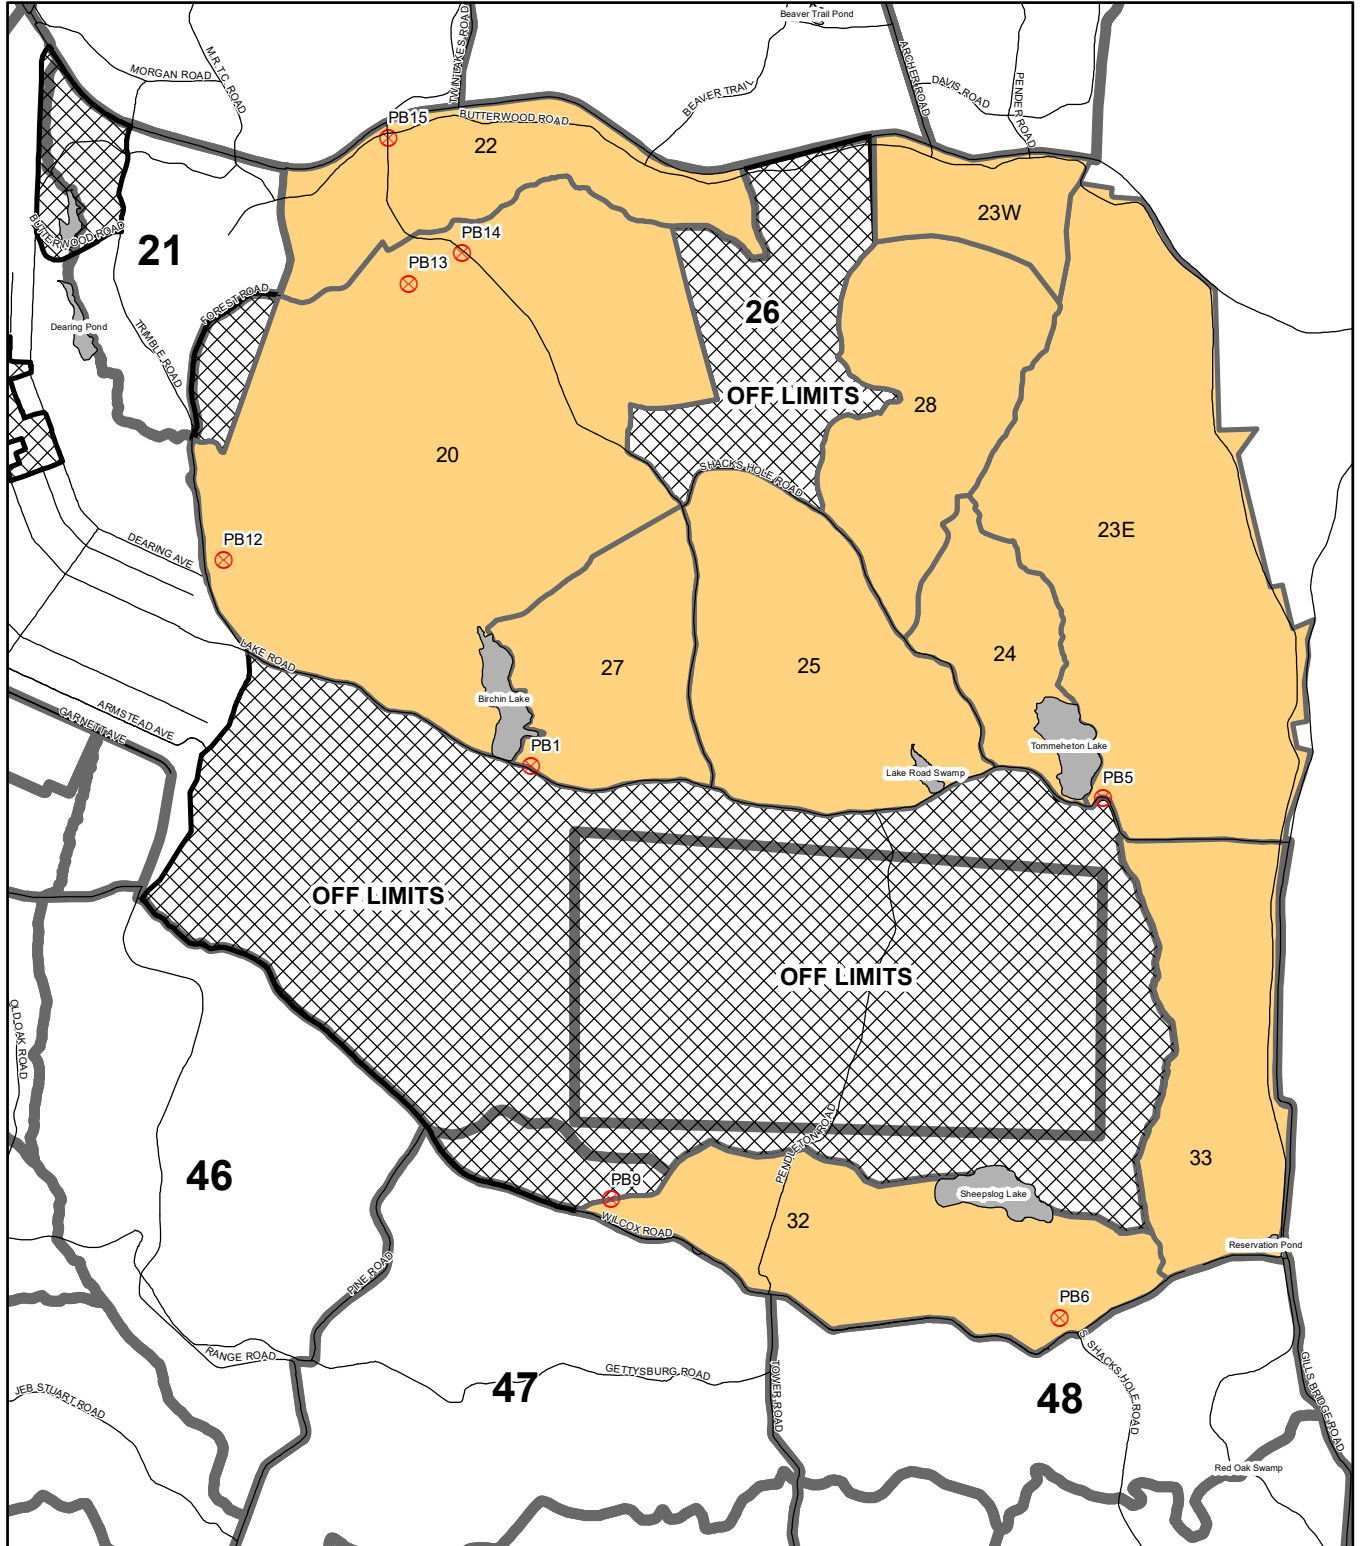

VESTED HUNTING AREA MAP FORT PICKETT- MTC, BLACKSTONE, VIRGINIA

CURRENTNESS: Aug. 2020
EDITION: 20

Legend

- ROADS
- ⊗ BARRIERS

TYPE

- ⊗ OFF LIMITS
- CONTROLLED ACCESS AREA- VESTED ONLY