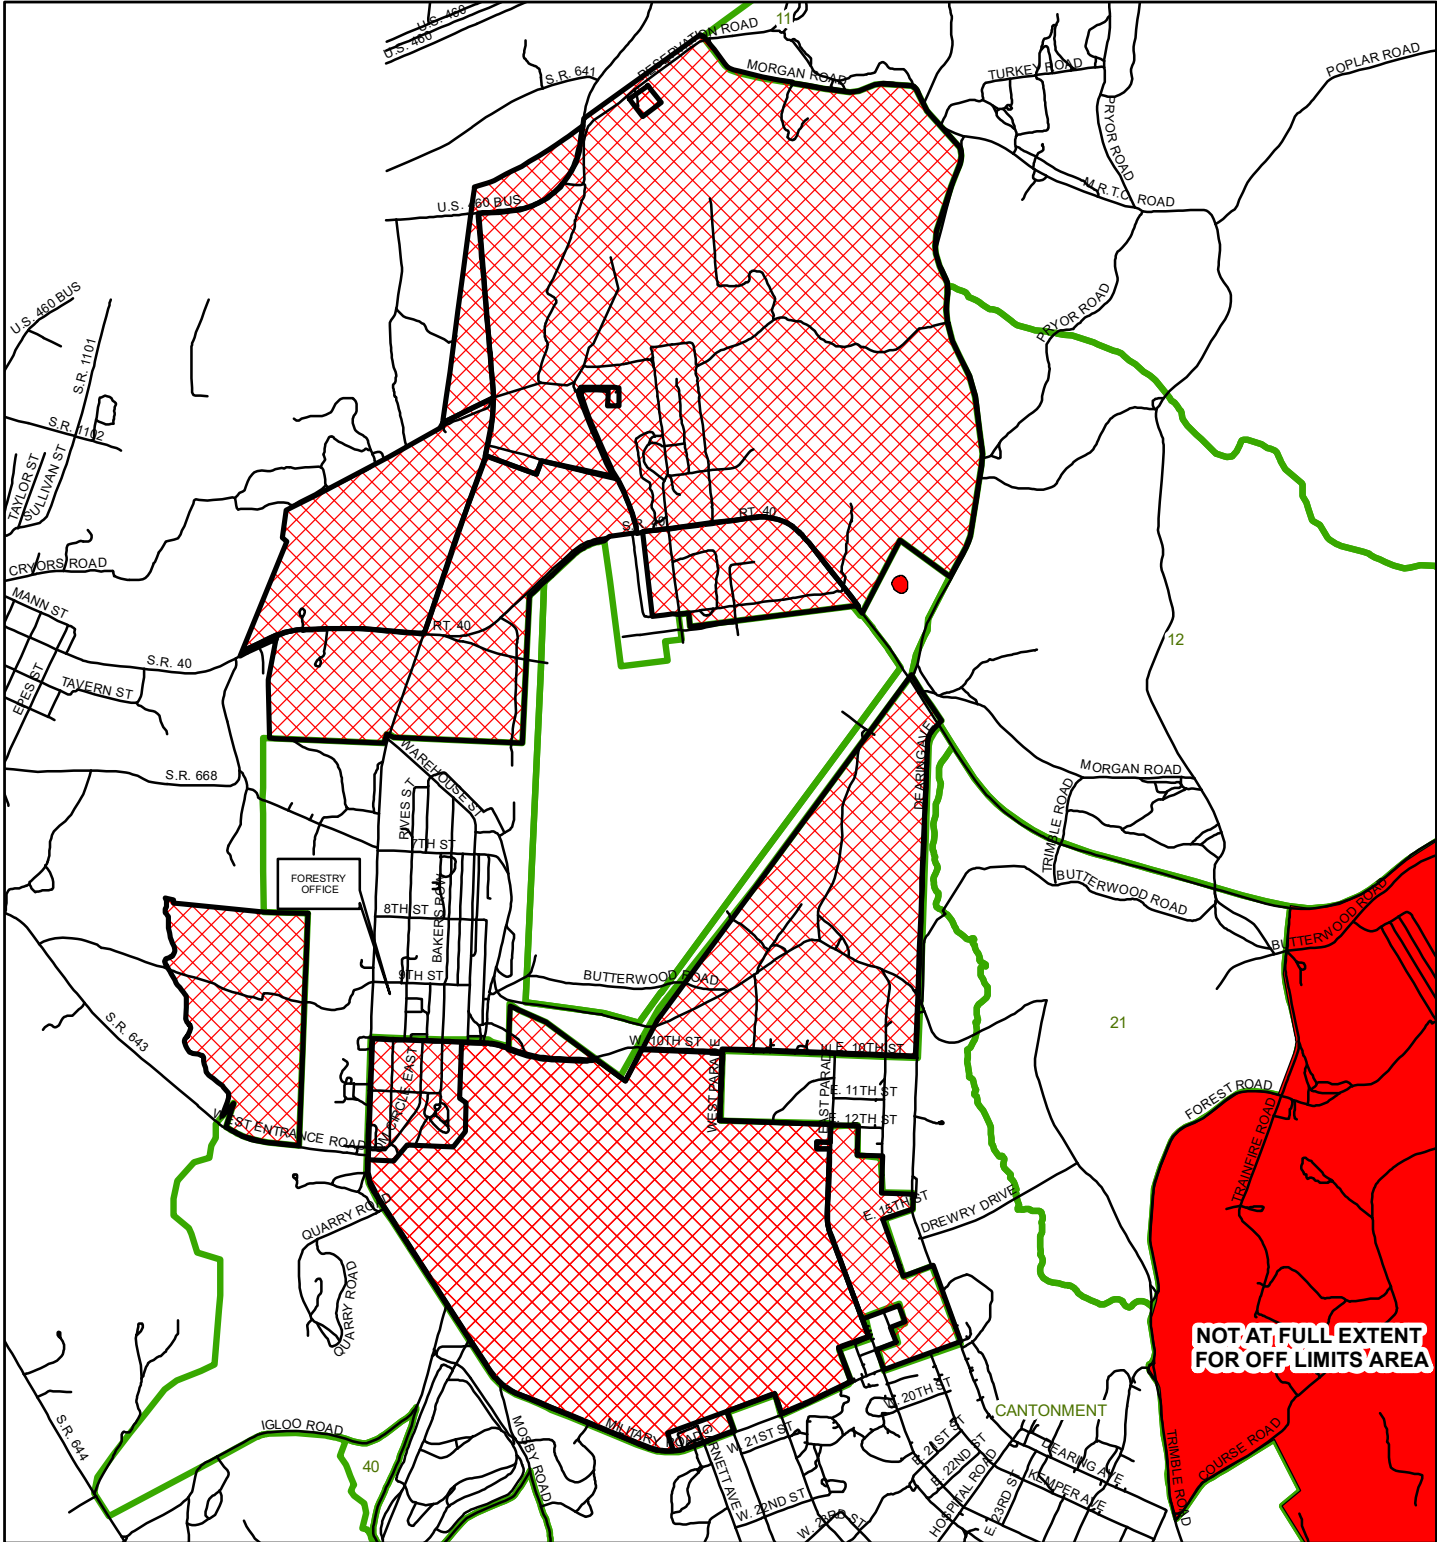

# FIREWOOD PROHIBITED AREAS 2020/2021

**Legend**

- ROADS
- OFF LIMITS AREA
- TRAINING AREA
- COUNTY/FASTC/VIPI-AREA 10 (PROHIBITED)