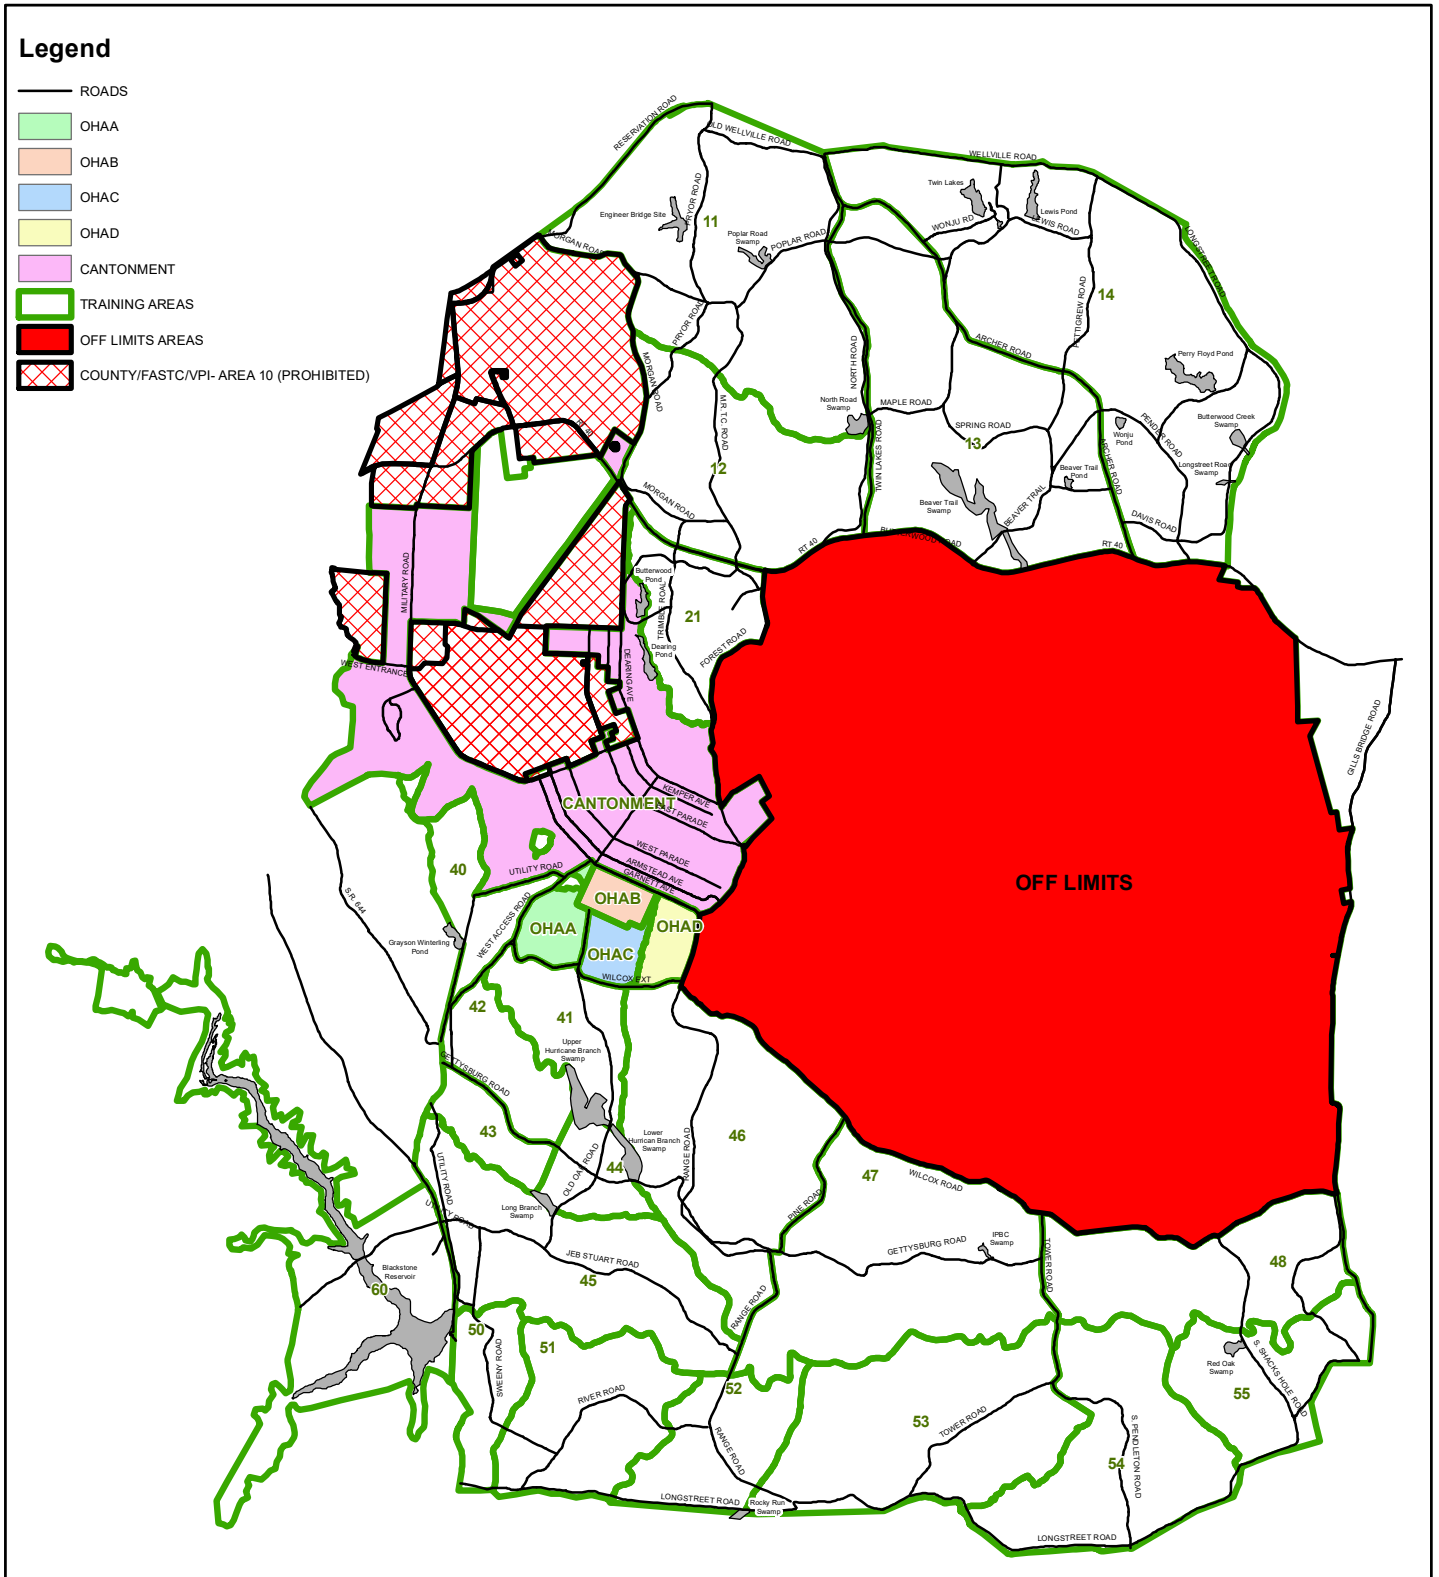

# FIREWOOD AREAS 2019/2020

## Legend

- ROADS
- OHAA
- OHAB
- OHAC
- OHAD
- CANTONMENT
- TRAINING AREAS
- OFF LIMITS AREAS
- COUNTY/FASTC/VPI- AREA 10 (PROHIBITED)

0 1 2 Miles