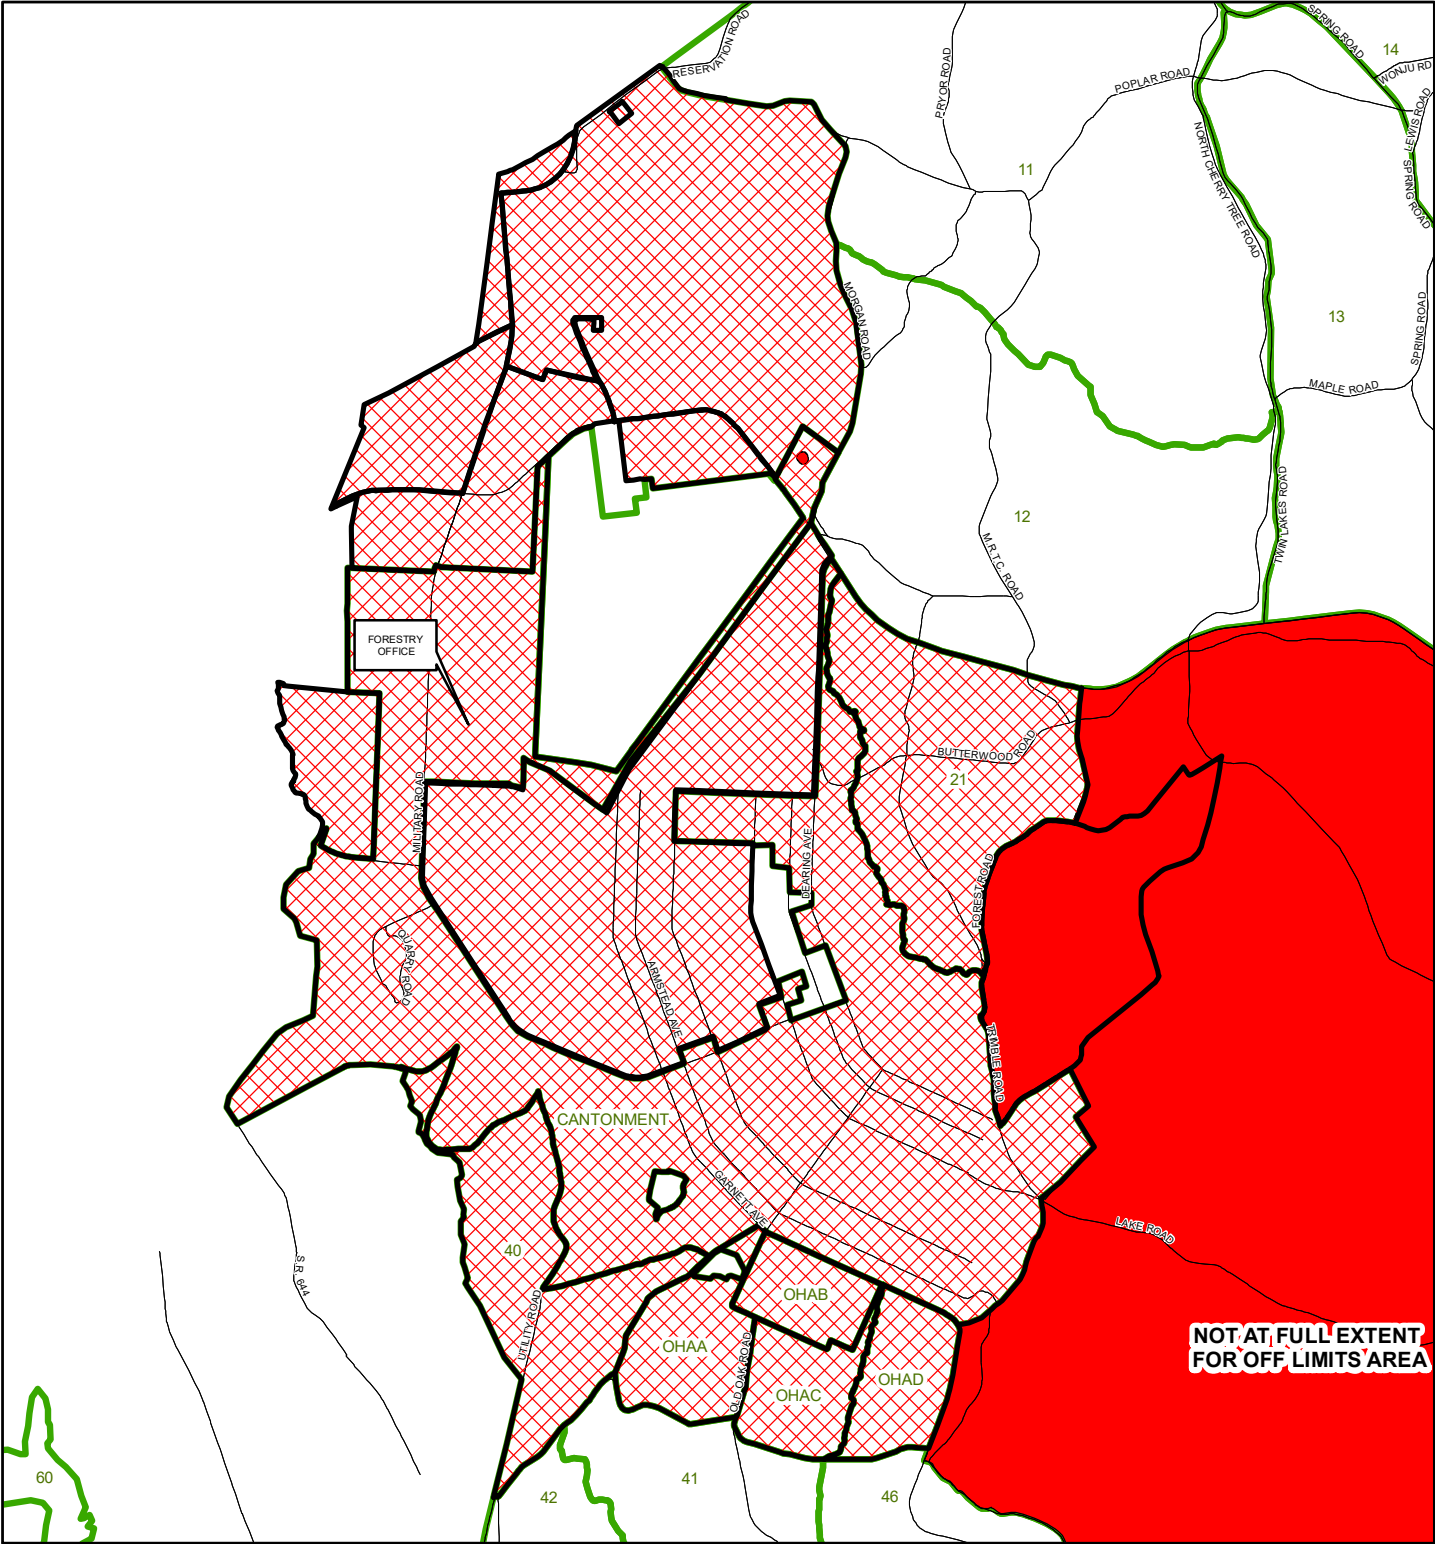

FIREWOOD PROHIBITED AREAS 2021/2022

NOT AT FULL EXTENT FOR OFF LIMITS AREA

Legend

-  ROADS
-  TRAINING AREA
-  OFF LIMITS AREA
-  COUNTY/FASTC/VPI-AREA 10, OHA, TA 40 (PROHIBITED)

0 0.5 1 Miles