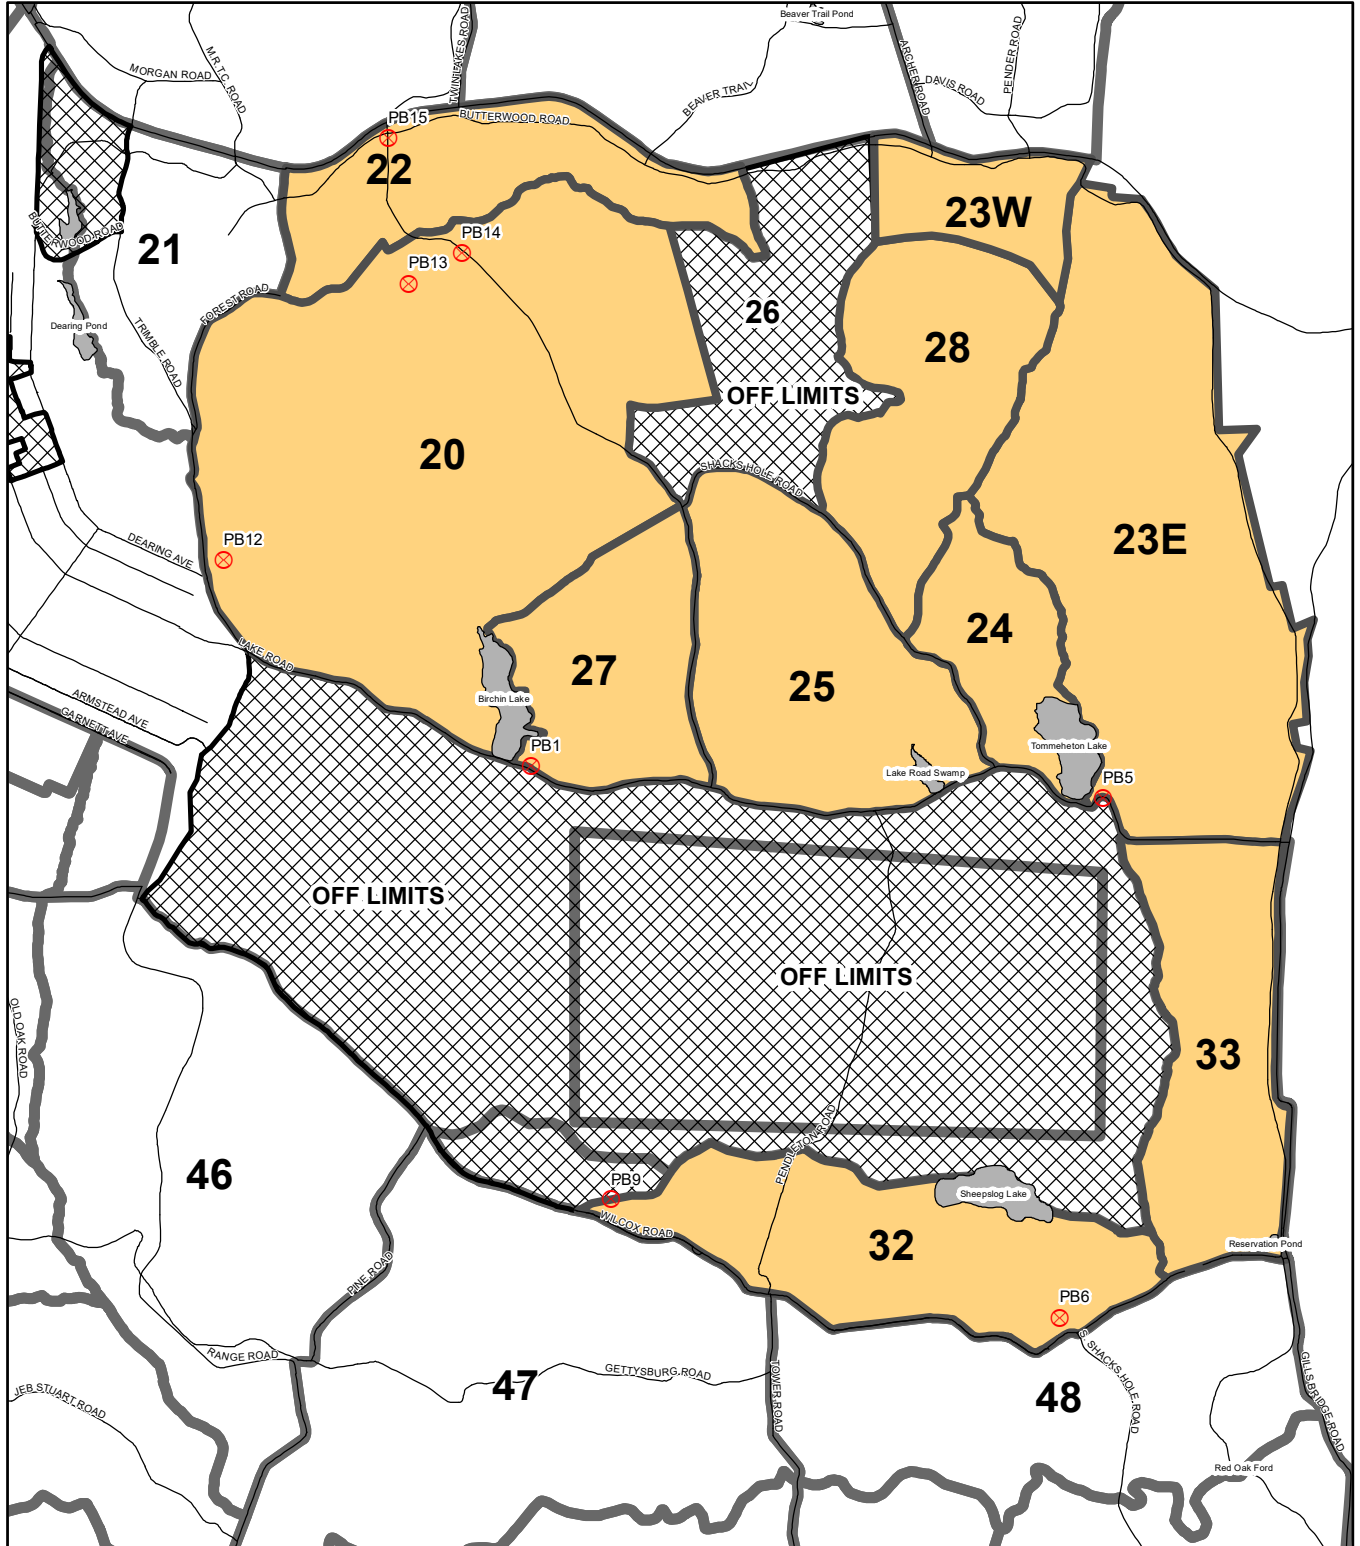

# VESTED HUNTING AREA MAP FORT PICKETT- MTC, BLACKSTONE, VIRGINIA

CURRENTNESS: SEPT 2018  
EDITION: 18

**Legend**

- BARRIERS
- ROADS

**TYPE**

- OFF LIMITS
- CONTROLLED ACCESS AREA- VESTED ONLY