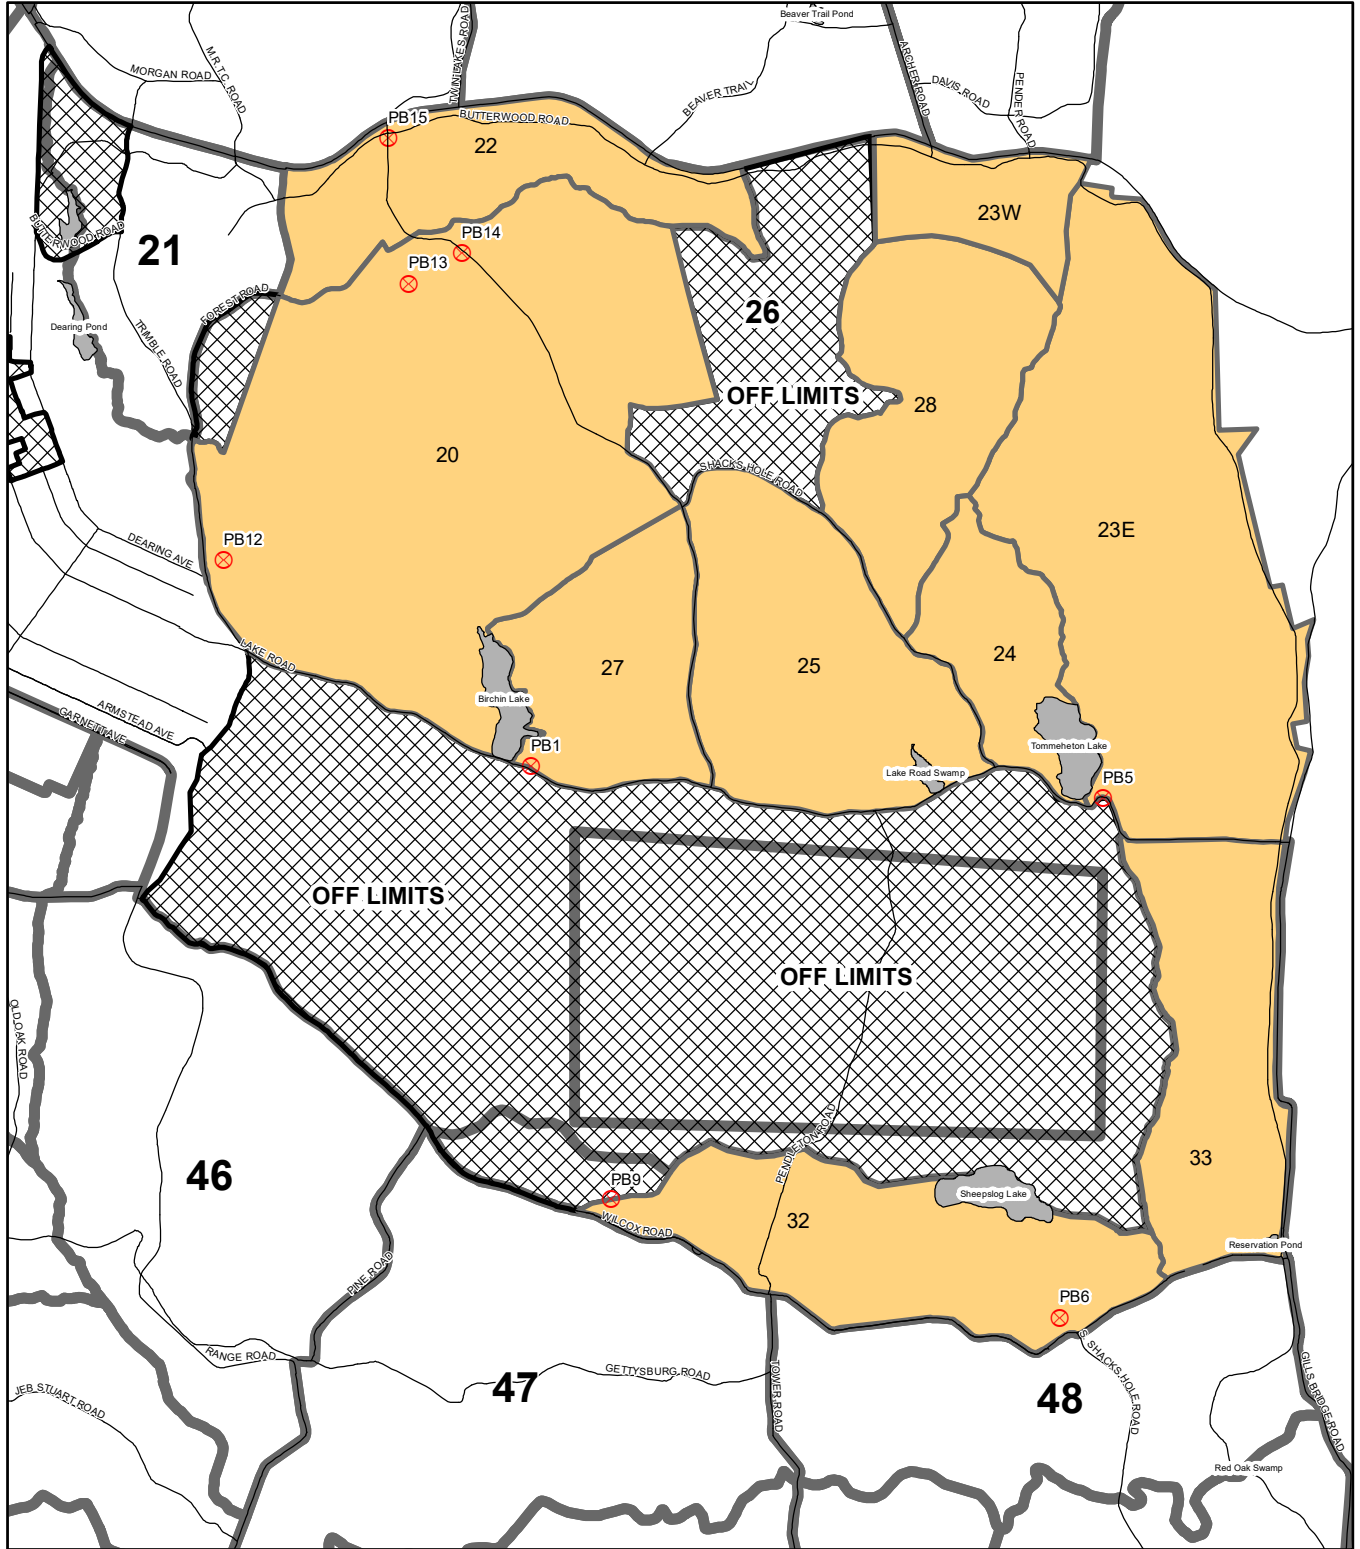

VESTED HUNTING AREA MAP FORT PICKETT- MTC, BLACKSTONE, VIRGINIA

CURRENTNESS: Aug. 2021
EDITION: 21

Legend

- ROADS
- ⊗ BARRIERS

TYPE

- ⊗ OFF LIMITS
- CONTROLLED ACCESS AREA- VESTED ONLY